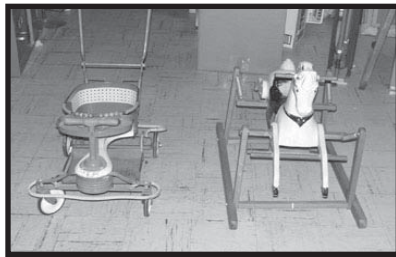

~ Old Lionel Train Set ~
~ Hand & Shop Tools ~
~ Furniture ~
~ Glassware ~

~ AUCTION ~

~ Salt & Pepper Collection ~
~ Old Comic Books ~
~ Appliances ~
~ Miscellaneous ~

Saturday, November 14, 2009 ~ 10:00 a.m.
SALE LOCATION: Merchants Building, Woods County
Fairgrounds, Southwest edge of Alva, Oklahoma